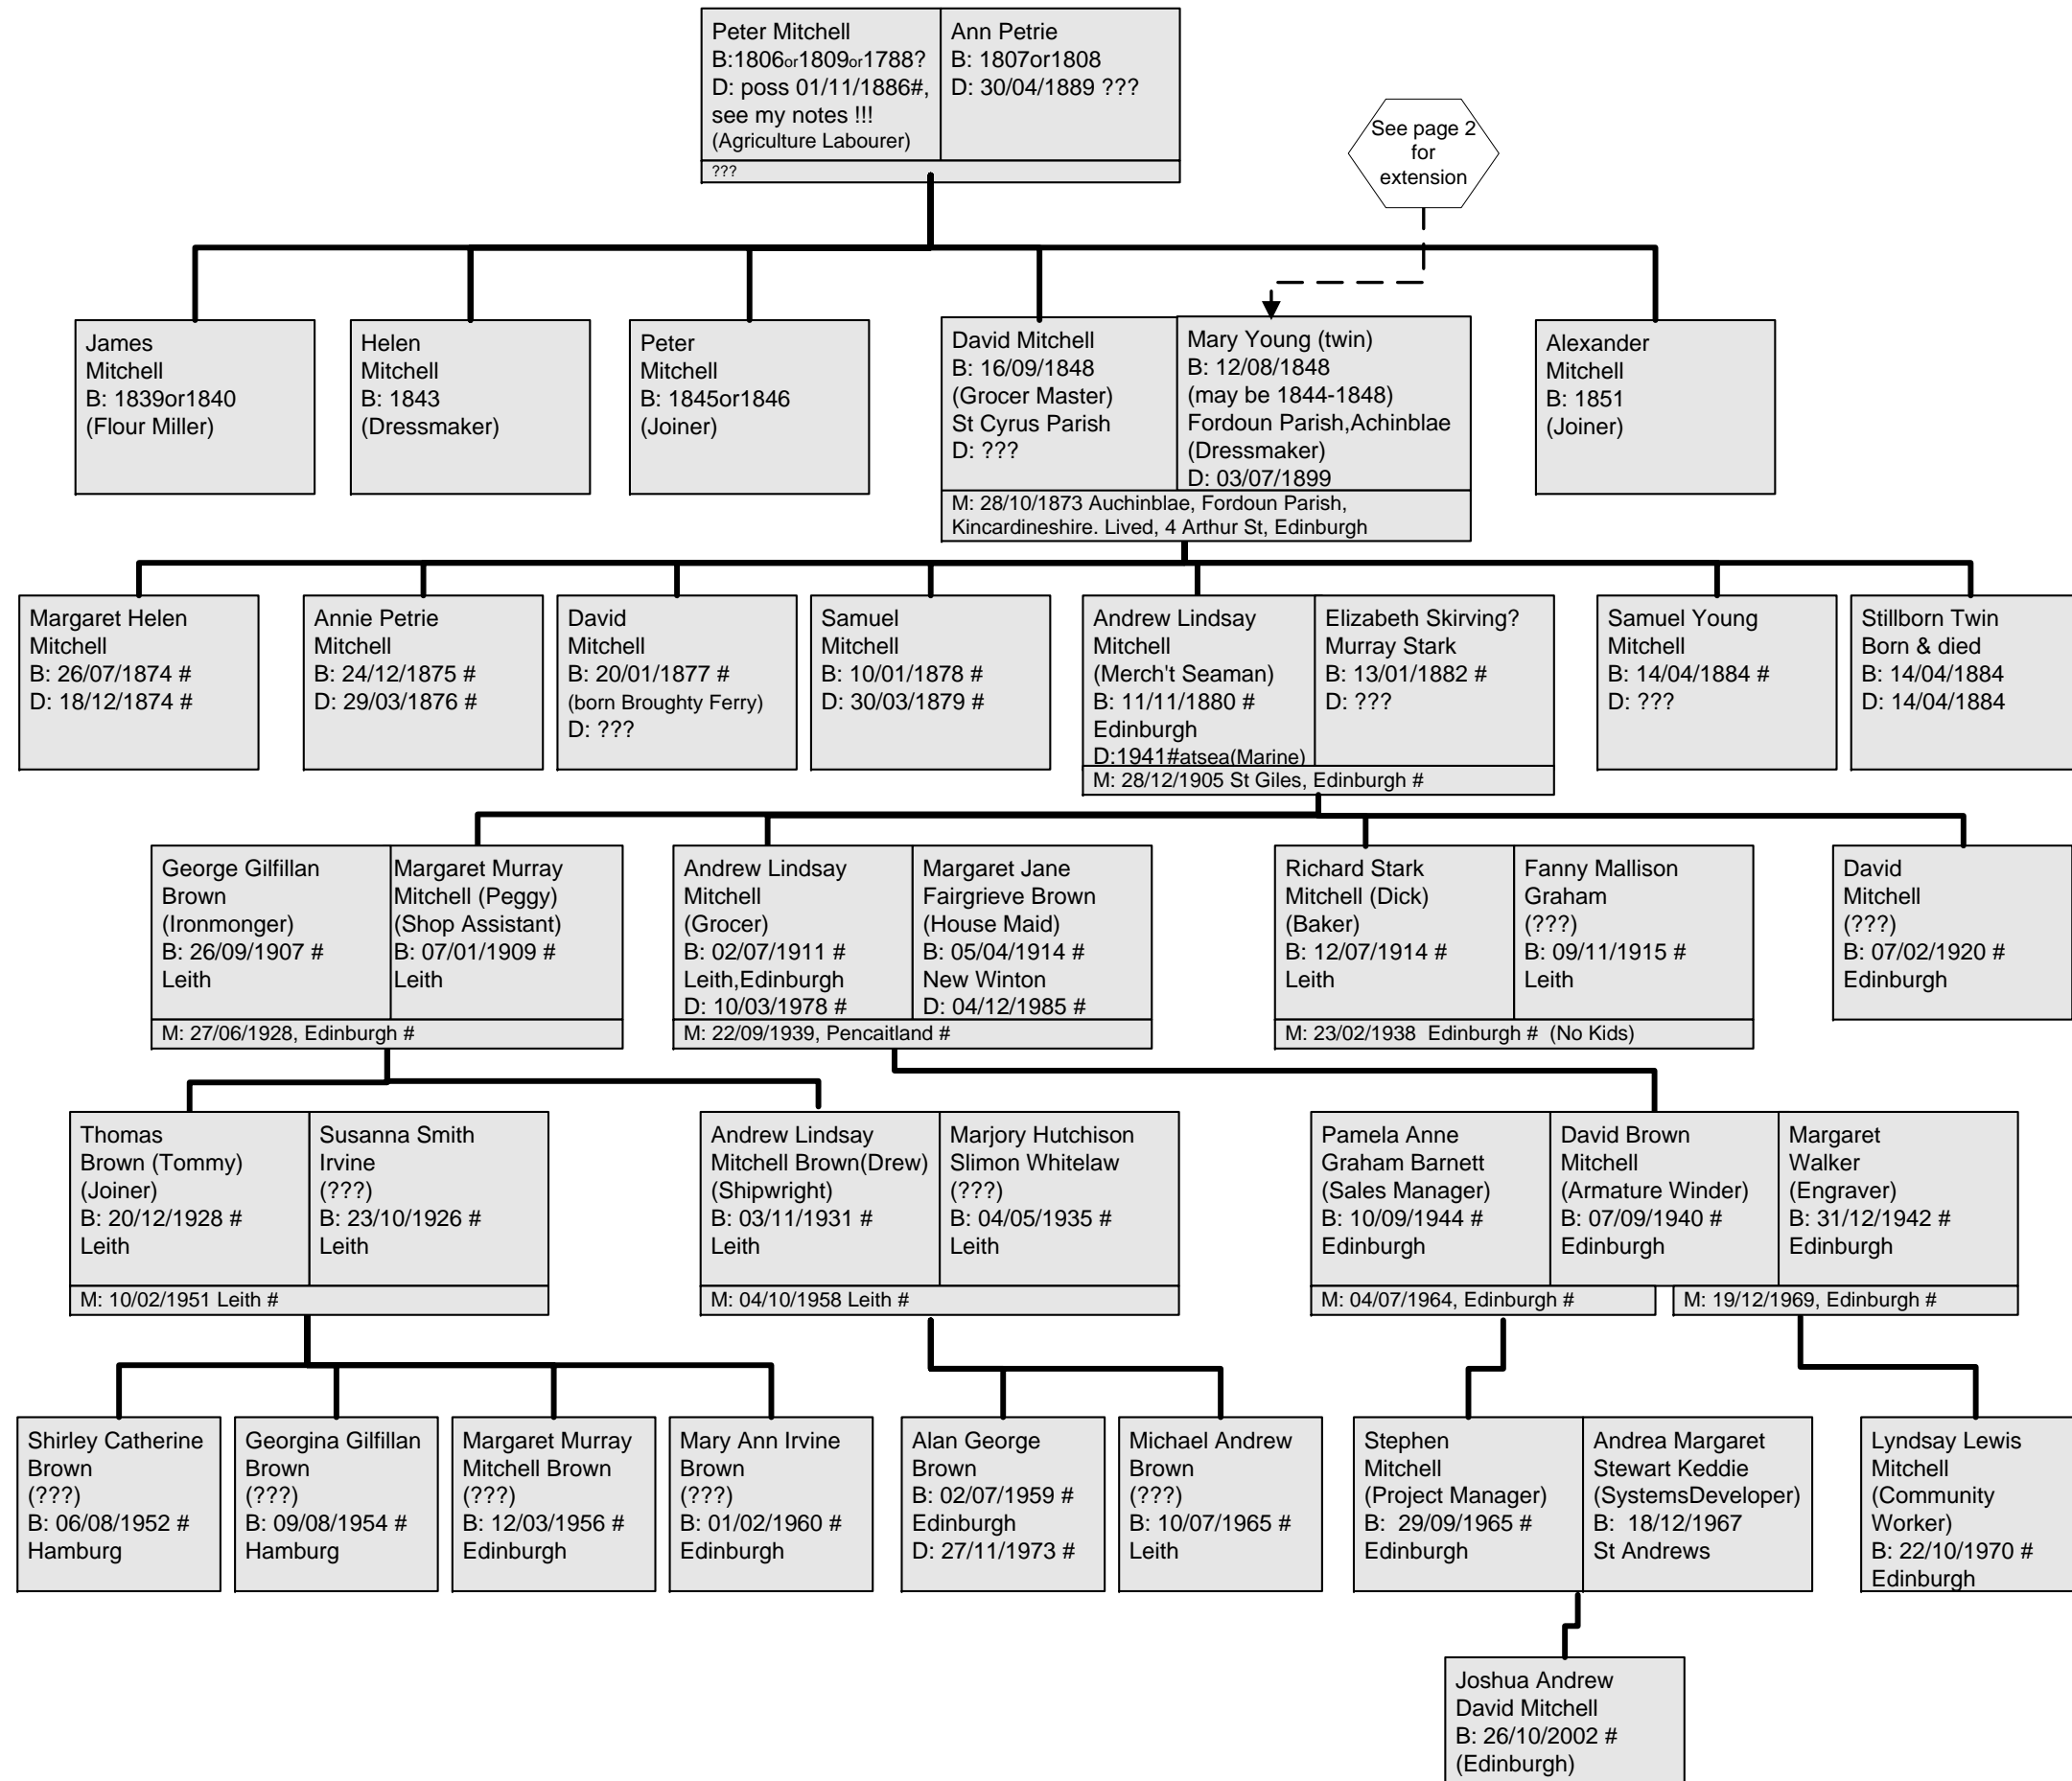

**STEPHEN MITCHELL : FAMILY TREE**  
**(Father's Father's Side)**

page 1 of 2

Alexander Mitchell (a Joiner)  
 Kansas City, USA (orig from Denny)  
 D: 04/05/????, aged 56

James Mitchell  
 654 Dakota St, Montana, USA (orig from Montrose)  
 B: ??? D: 11/01/1908, aged 68

**STEPHEN MITCHELL : FAMILY TREE**  
**(Father's Father's Side)**

page 2 of 2

Samuel Young (Cattle Dealer from Auchinblae, Fordoun) B: 1813-1816 (Paisley) D: 19/04/1887 ???	Margaret B: 1816-1818 (Fordoun) D: 17/04/1880
---	---

**Tree below here  
shown on page 1**